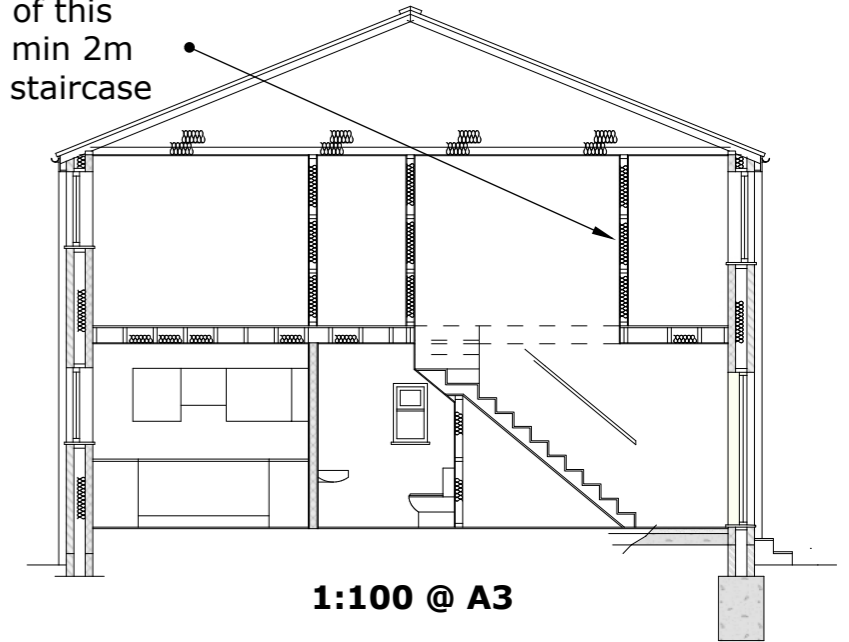

REVISED BEDROOM OPTION

No changes at ground floor

Ensure position of this partition allows min 2m head-height on staircase

SCALE 1:50 @ A3