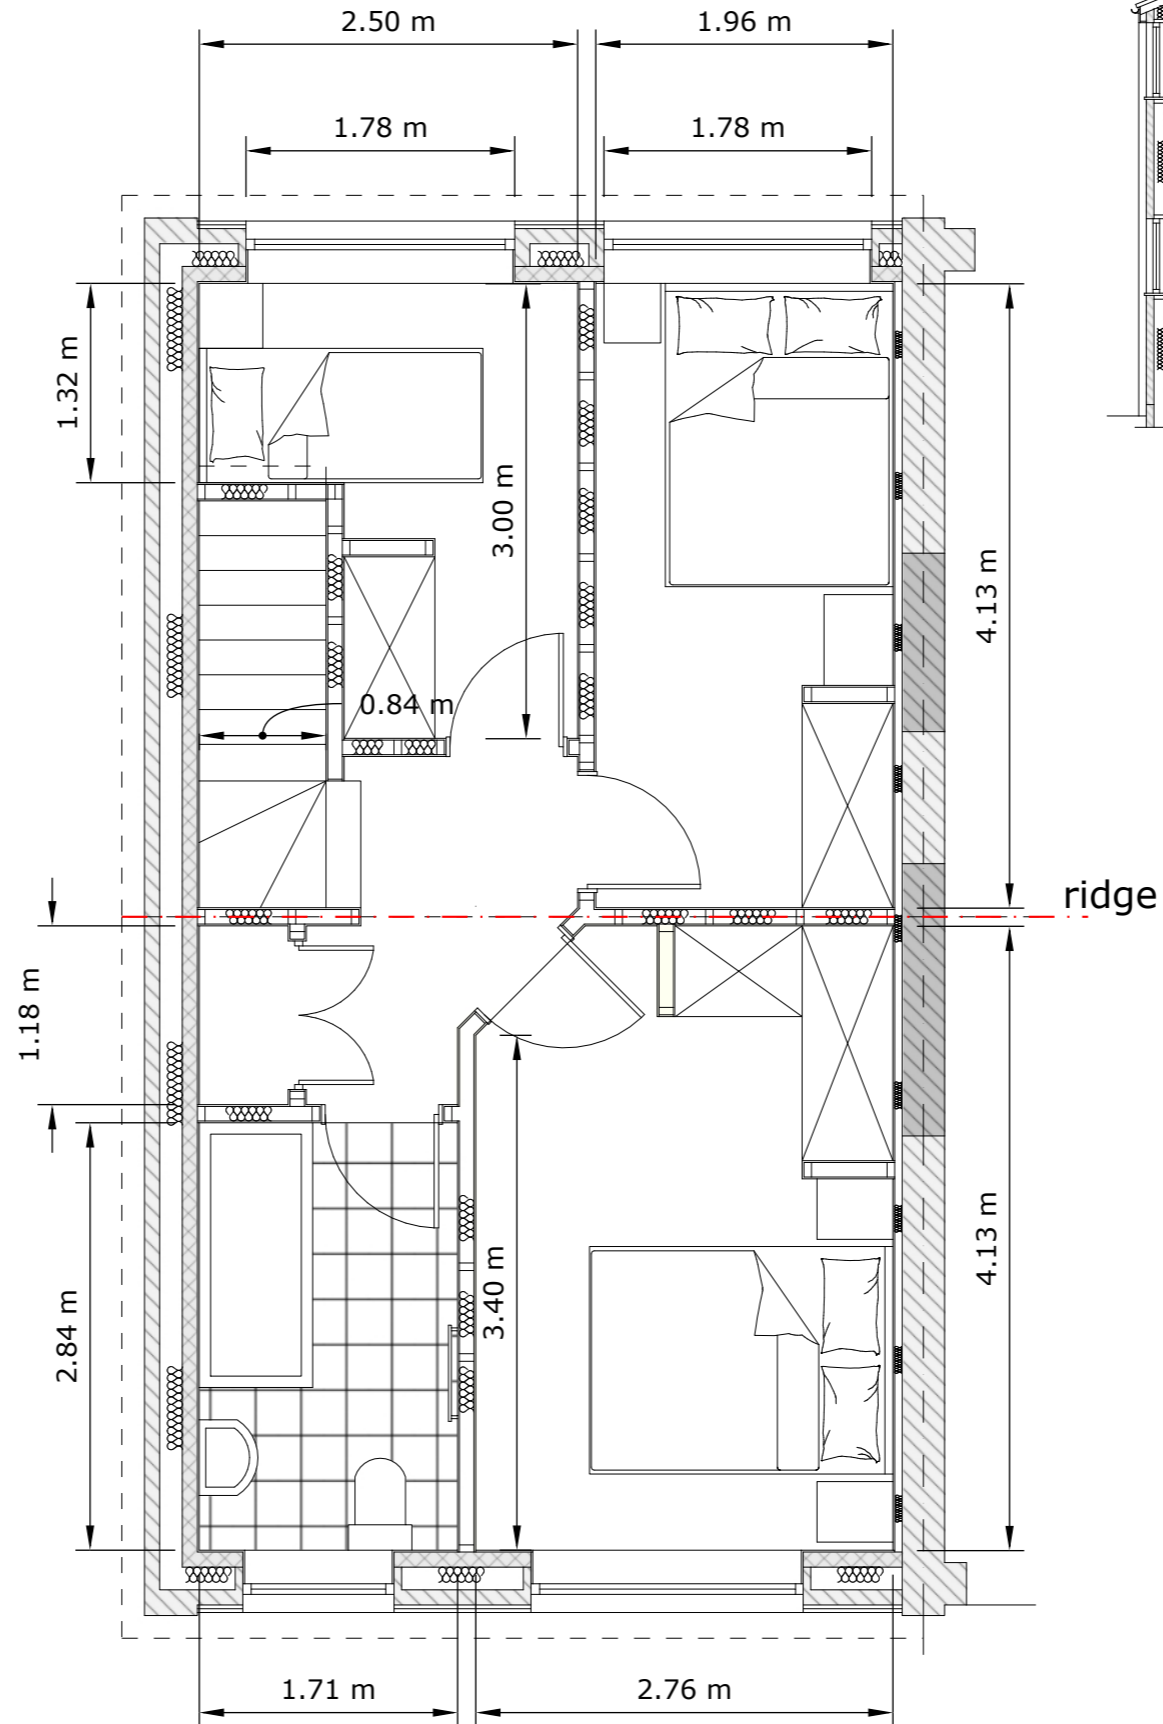

REVISED BEDROOM OPTION

No changes at ground floor

Ensure position of this partition allows min 2m head-height on staircase

SCALE 1:50 @ A3