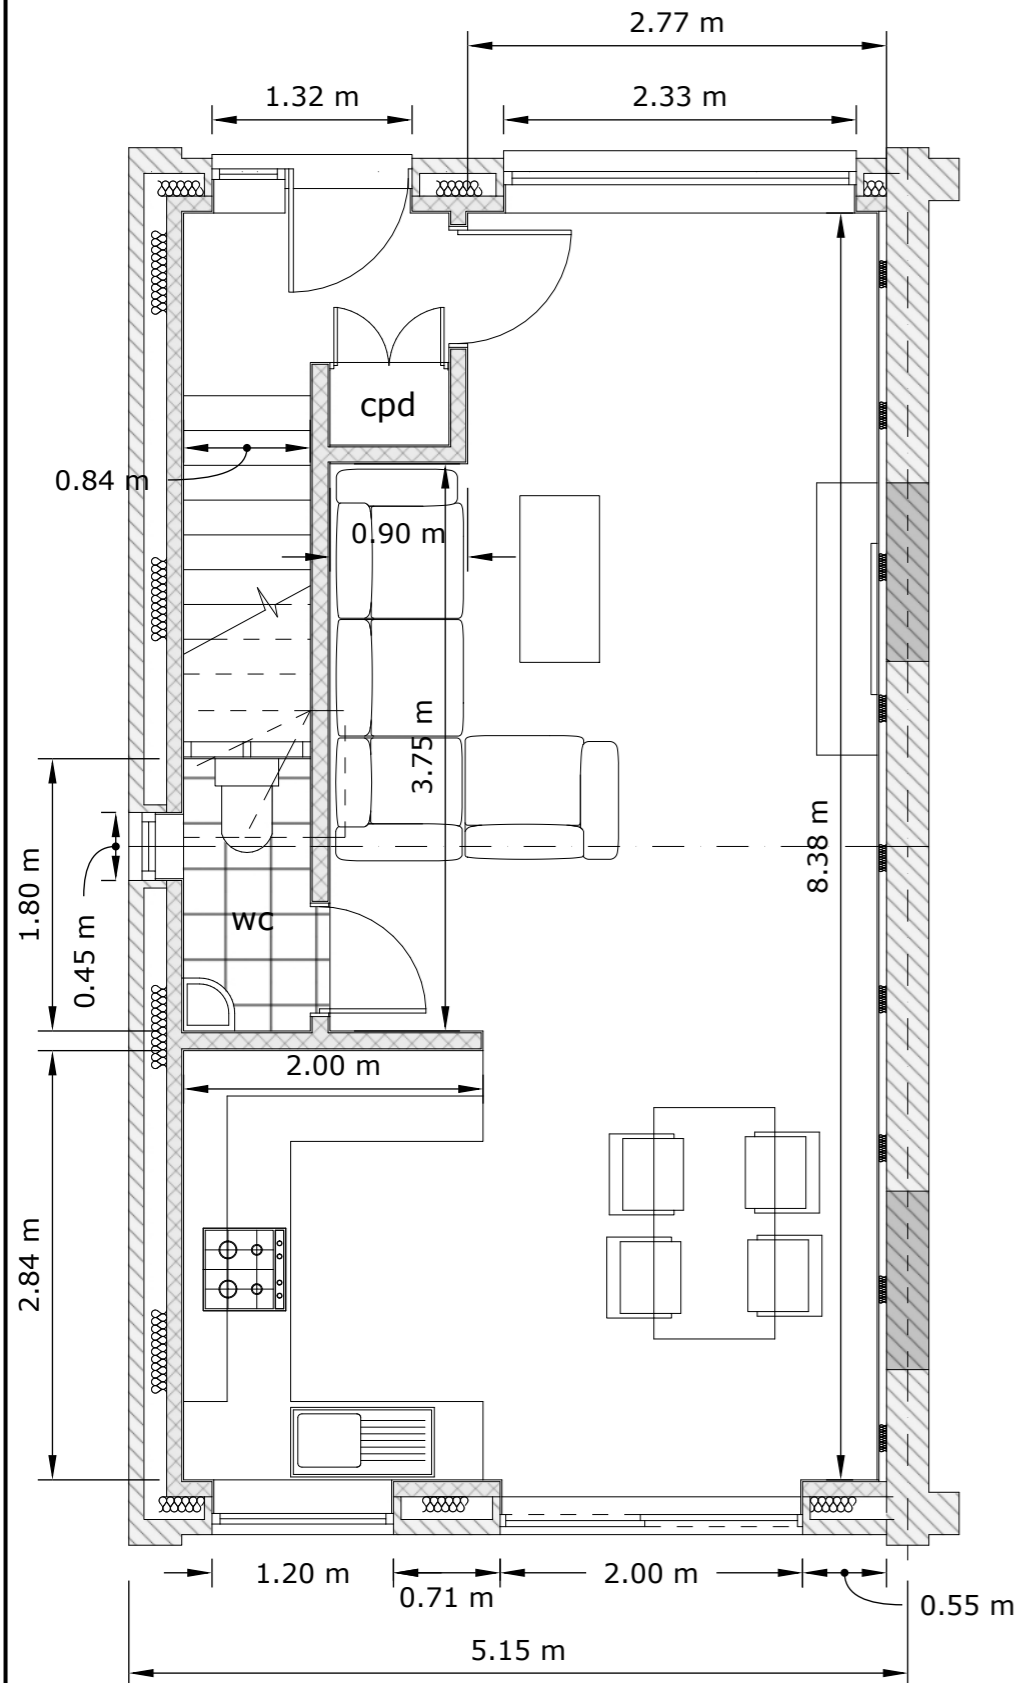

REVISED BEDROOM OPTION

No changes at ground floor

Ensure position of this partition allows min 2m head-height on staircase

SCALE 1:50 @ A3